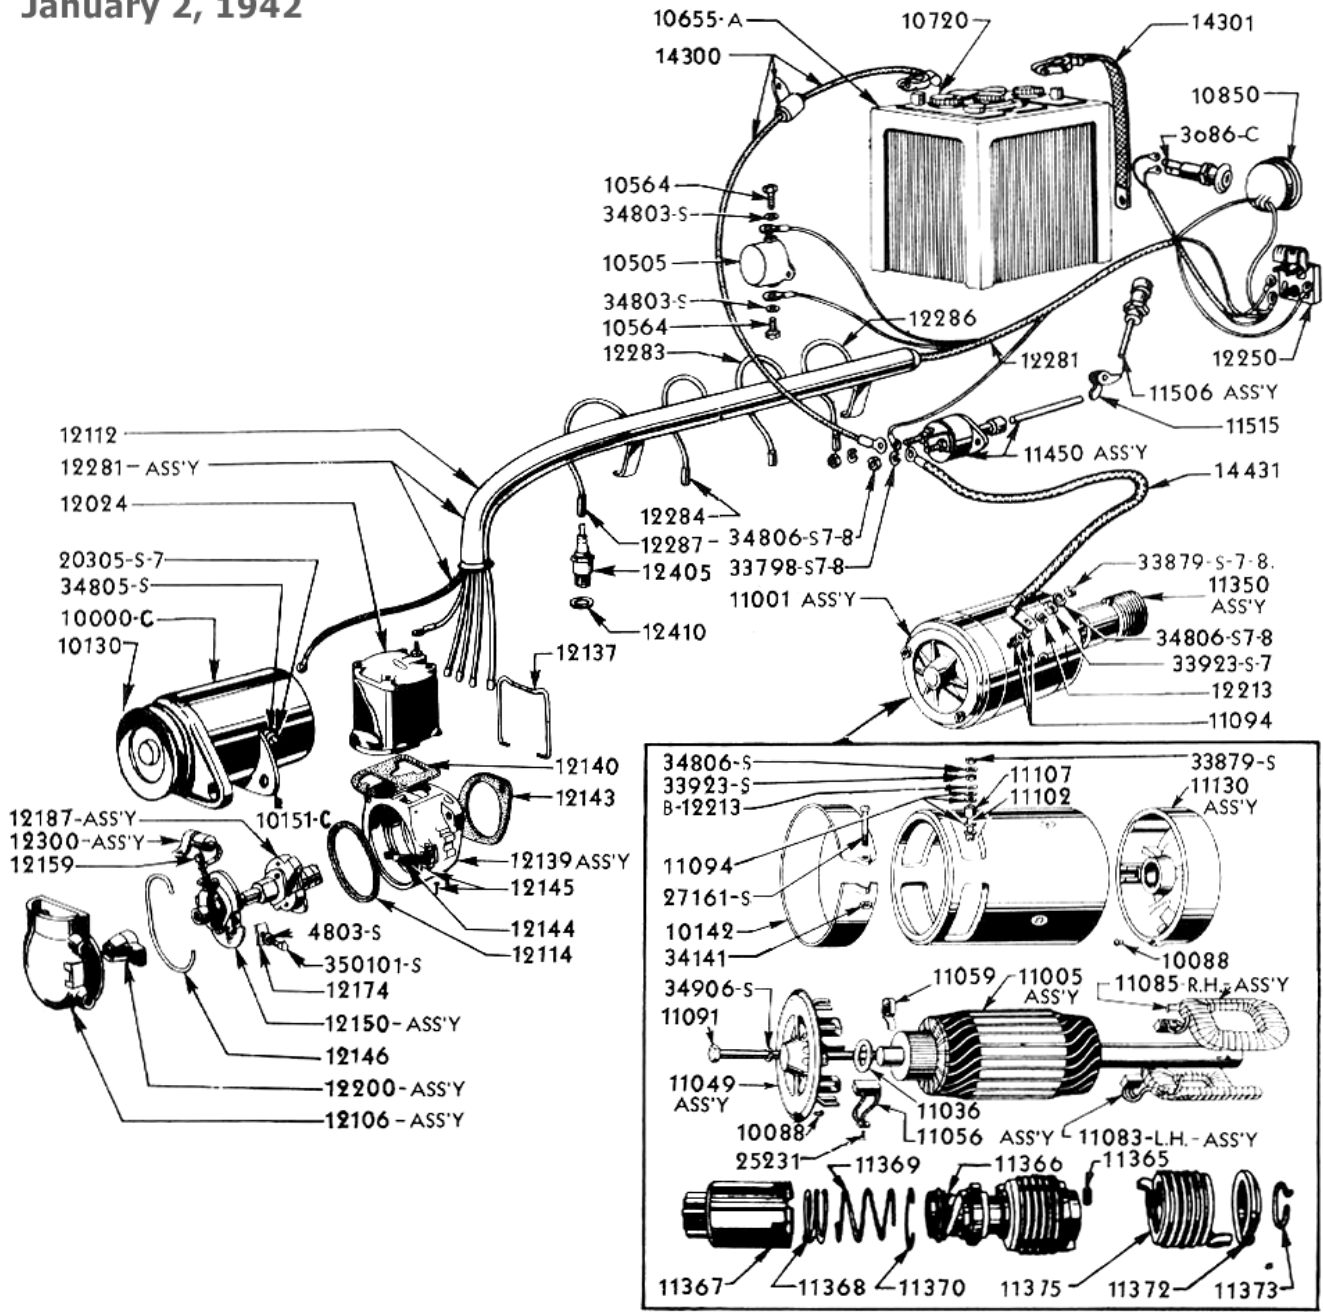

Wiring Diagrams from Parts Manuals

• 9N/2N Manual Wiring Diagrams

March 15, 1940

May 15, 1941

January 2, 1942

January 1946

• 8N Manual Wiring Diagrams

May 1949

TP-33

1948-49 ELECTRICAL WIRING AND RELATED PARTS

Basic numbers only shown on illustration. Order by Part Numbers shown in list of parts.

December 1953

TP-175

1948-50 ELECTRICAL WIRING AND RELATED PARTS (BEFORE SERIAL 263844)

Basic numbers only shown on illustration. Order by Part Numbers shown in list of parts.

1952

TP-176

1950-52 ELECTRICAL WIRING AND RELATED PARTS (AFTER SERIAL 263843)

Basic numbers only shown on illustration. Order by Part Numbers shown in list of parts.

Basic numbers only shown on illustration. Order by Part Numbers shown in list of parts.

TP-177

December 1953

1953 -54 ELECTRICAL WIRING & RELATED PARTS

Basic numbers only shown on illustration. Order by Part Numbers shown in list of parts.