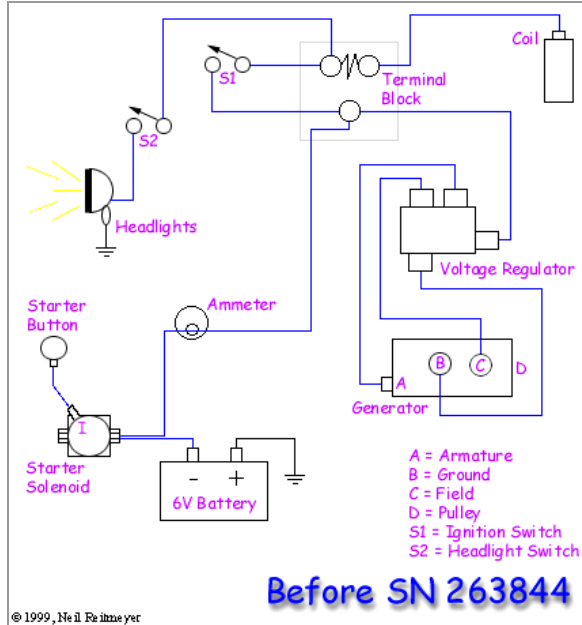

Wiring Diagrams & Harnesses for Ford Tractors

Contributed by Neil Reitmeyer, Rob G, Don & Derek Barkley, Dan Dibbens, Ed Gooding, and Tyler Neff

• 9N/2N Wiring Diagrams

9N Wiring Harnesses

• 8N Wiring Diagrams

• 12 Volt Conversion Wiring Diagrams

8N Wiring Harnesses

• NAA Wiring Diagrams

Jubilee/NAA Wiring Harness

• Series 600 Wiring Diagram

Electrical System Wiring Diagram 6- Volt Positive Ground

The Vintage Ford Tractor Resource
www.hometown.aol.com/naa60512/naa.htm

Basic numbers only shown on illustration. Order by Part Numbers shown in list of parts.

1952

TP-176

1950-52 ELECTRICAL WIRING AND RELATED PARTS (AFTER SERIAL 263843)

Basic numbers only shown on illustration. Order by Part Numbers shown in list of parts.