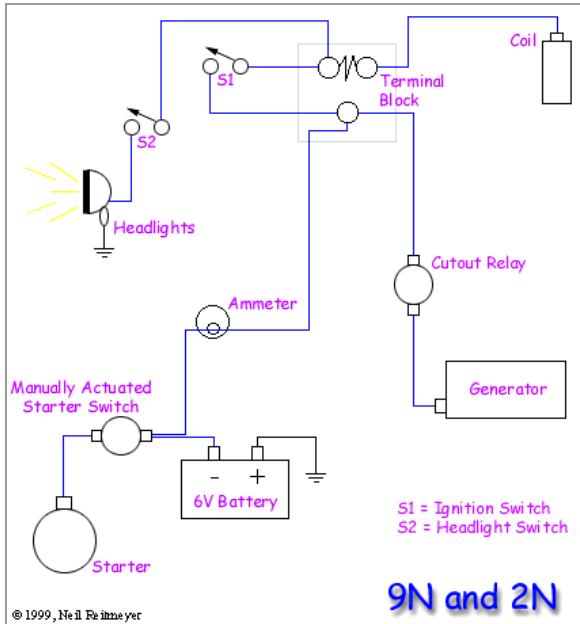

Wiring Diagrams & Harnesses for Ford Tractors

Contributed by Neil Reitmeyer, Rob G, Don & Derek Barkley, Dan Dibbens, Ed Gooding, and Tyler Neff

• 9N/2N Wiring Diagrams

9N Wiring Harnesses

• 8N Wiring Diagrams

• 12 Volt Conversion Wiring Diagrams

8N Wiring Harnesses

• NAA Wiring Diagrams

Jubilee/NAA Wiring Harness

• Series 600 Wiring Diagram

Electrical System Wiring Diagram 6- Volt Positive Ground

The Vintage Ford Tractor Resource
www.hometown.aol.com/naa60512/naa.htm

TP-33

1948-49 ELECTRICAL WIRING AND RELATED PARTS

Basic numbers only shown on illustration. Order by Part Numbers shown in list of parts.

December 1953

TP-175

1948-50 ELECTRICAL WIRING AND RELATED PARTS (BEFORE SERIAL 263844)

Basic numbers only shown on illustration. Order by Part Numbers shown in list of parts.

1952

TP-176

1950-52 ELECTRICAL WIRING AND RELATED PARTS (AFTER SERIAL 263843)

Basic numbers only shown on illustration. Order by Part Numbers shown in list of parts.