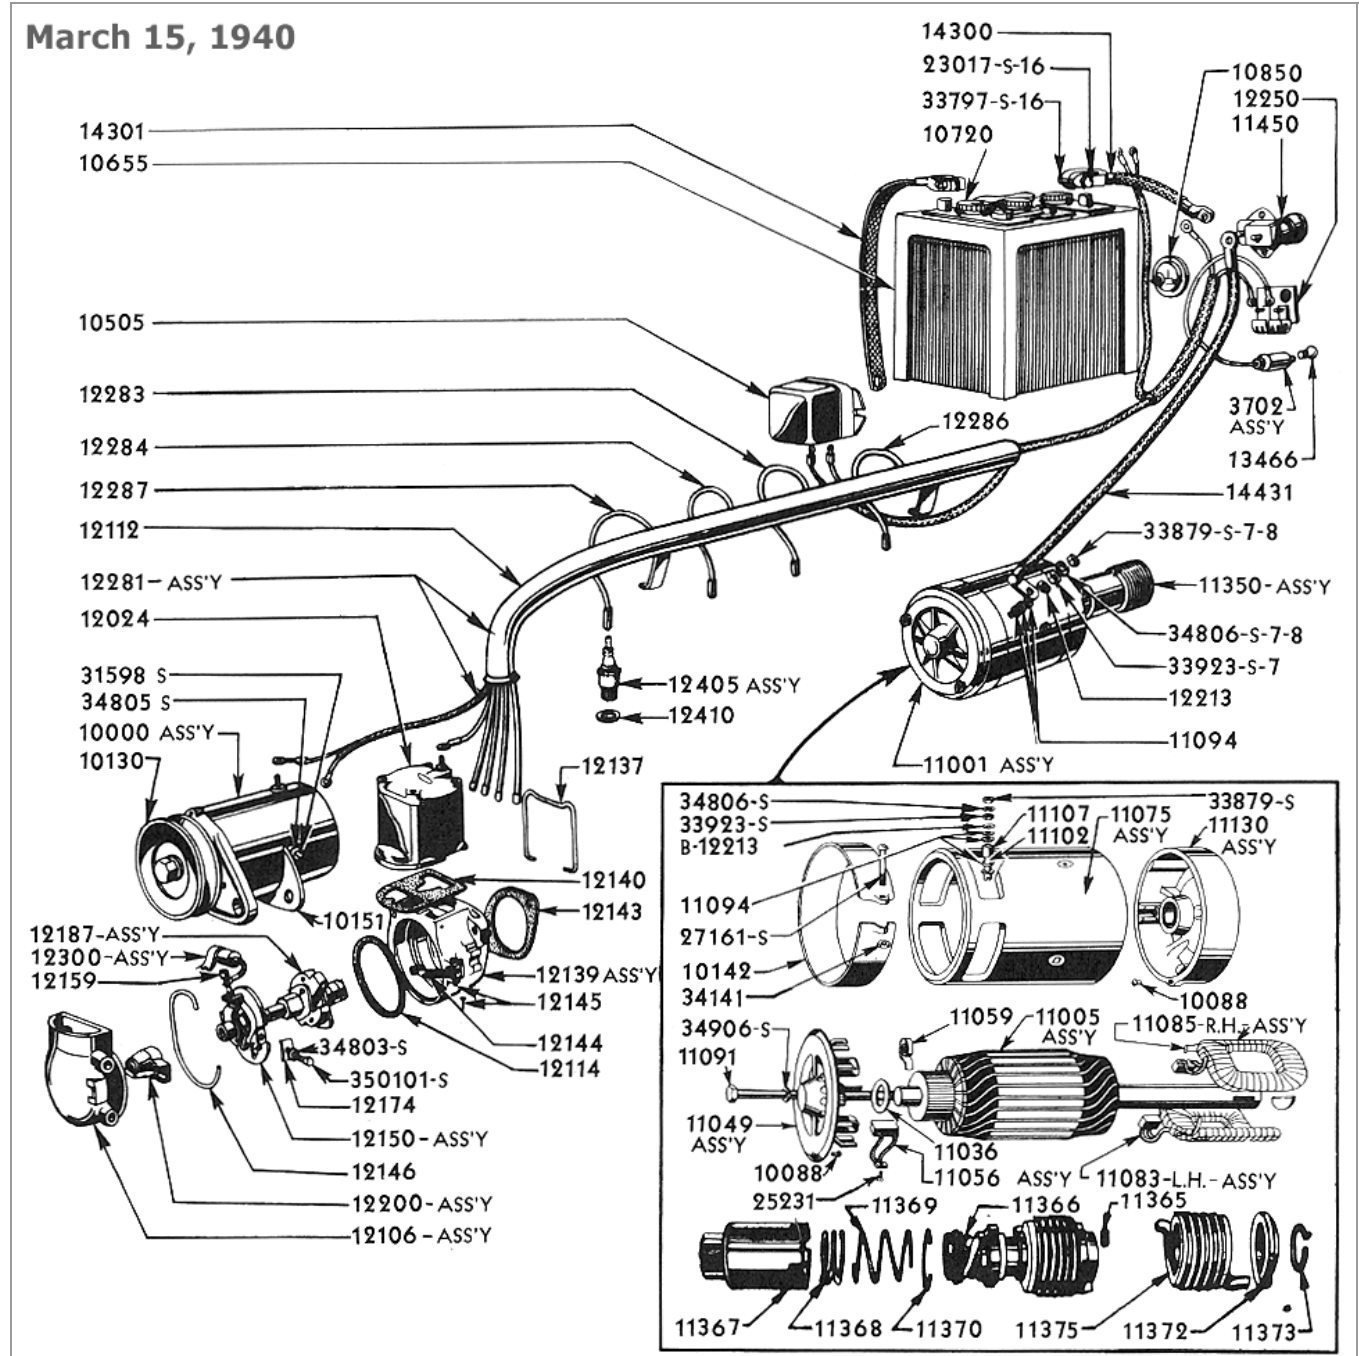

Wiring Diagrams from Parts Manuals

• 9N/2N Manual Wiring Diagrams

March 15, 1940

May 15, 1941

January 2, 1942

January 1946

• 8N Manual Wiring Diagrams

May 1949

TP-33

1948-49 ELECTRICAL WIRING AND RELATED PARTS

Basic numbers only shown on illustration. Order by Part Numbers shown in list of parts.

December 1953

TP-175

1948-50 ELECTRICAL WIRING AND RELATED PARTS (BEFORE SERIAL 263844)

Basic numbers only shown on illustration. Order by Part Numbers shown in list of parts.

1952

TP-176

1950-52 ELECTRICAL WIRING AND RELATED PARTS (AFTER SERIAL 263843)

Basic numbers only shown on illustration. Order by Part Numbers shown in list of parts.

Basic numbers only shown on illustration. Order by Part Numbers shown in list of parts.

TP-177

December 1953

1953 -54 ELECTRICAL WIRING & RELATED PARTS

Basic numbers only shown on illustration. Order by Part Numbers shown in list of parts.