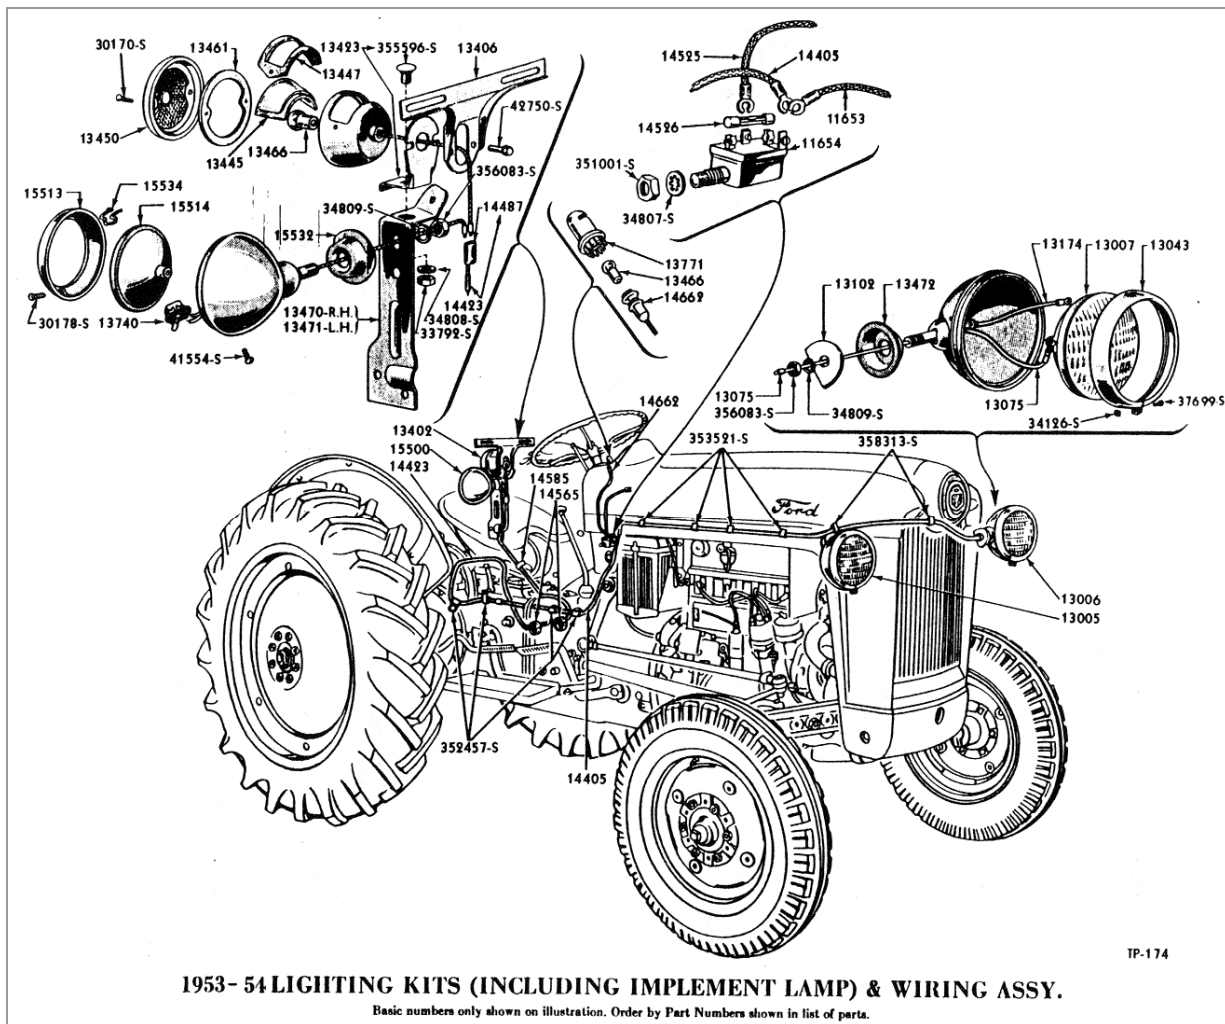

• NAA Wiring Diagrams

Jubilee/NAA Wiring Harness