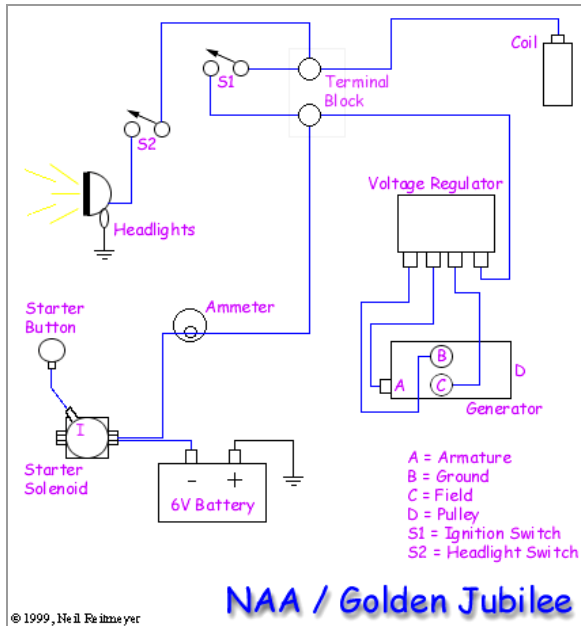

• NAA Wiring Diagrams

Jubilee/NAA Wiring Harness