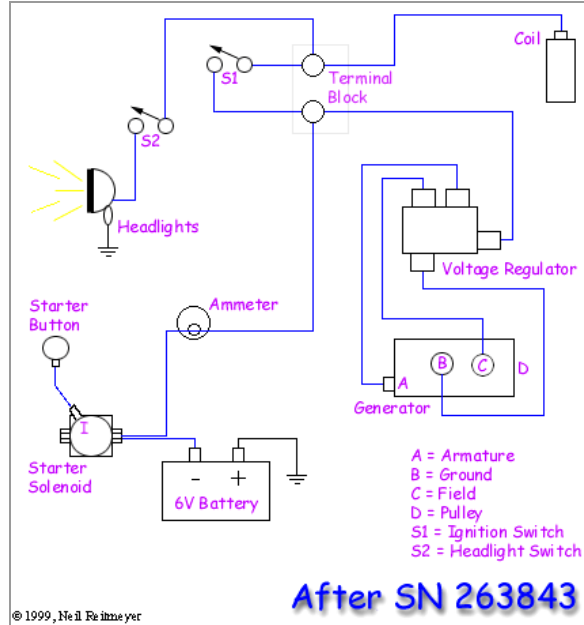

Wiring Diagrams & Harnesses for Ford Tractors

Contributed by Neil Reitmeyer, Rob G, Don & Derek Barkley, Dan Dibbens, Ed Gooding, and Tyler Neff

• 9N/2N Wiring Diagrams

9N Wiring Harnesses

• 8N Wiring Diagrams

• 12 Volt Conversion Wiring Diagrams

8N Wiring Harnesses

• NAA Wiring Diagrams

Jubilee/NAA Wiring Harness

• Series 600 Wiring Diagram

Electrical System Wiring Diagram 6- Volt Positive Ground

The Vintage Ford Tractor Resource
www.hometown.aol.com/naa60512/naa.htm

TP-33

1948-49 ELECTRICAL WIRING AND RELATED PARTS

Basic numbers only shown on illustration. Order by Part Numbers shown in list of parts.

December 1953

TP-175

1948-50 ELECTRICAL WIRING AND RELATED PARTS (BEFORE SERIAL 263844)

Basic numbers only shown on illustration. Order by Part Numbers shown in list of parts.

1952

TP-176

1950-52 ELECTRICAL WIRING AND RELATED PARTS (AFTER SERIAL 263843)

Basic numbers only shown on illustration. Order by Part Numbers shown in list of parts.