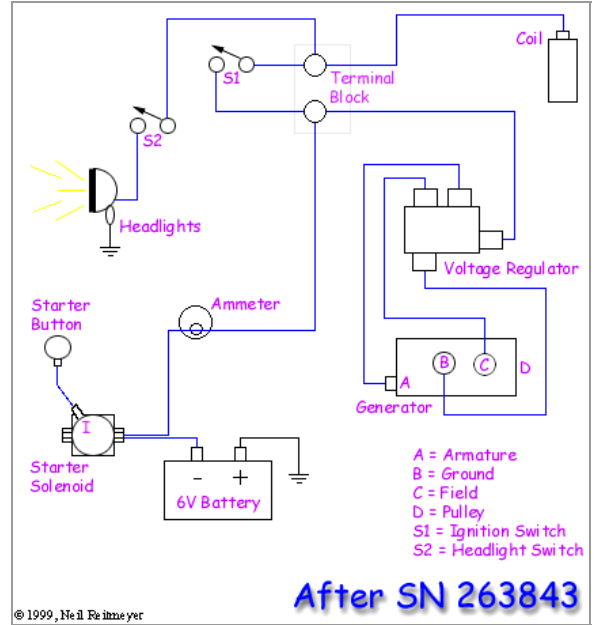

Wiring Diagrams & Harnesses for Ford Tractors

Contributed by Neil Reitmeyer, Rob G, Don & Derek Barkley, Dan Dibbens, Ed Gooding, and Tyler Neff

• 9N/2N Wiring Diagrams

[9N Wiring Harnesses](#)

• 8N Wiring Diagrams

• 12 Volt Conversion Wiring Diagrams

8N Wiring Harnesses

• NAA Wiring Diagrams

Jubilee/NAA Wiring Harness

• Series 600 Wiring Diagram

Electrical System Wiring Diagram 6- Volt Positive Ground

*Best internet source
of information and help
for old Ford tractors.*
www.ntractorclub.com