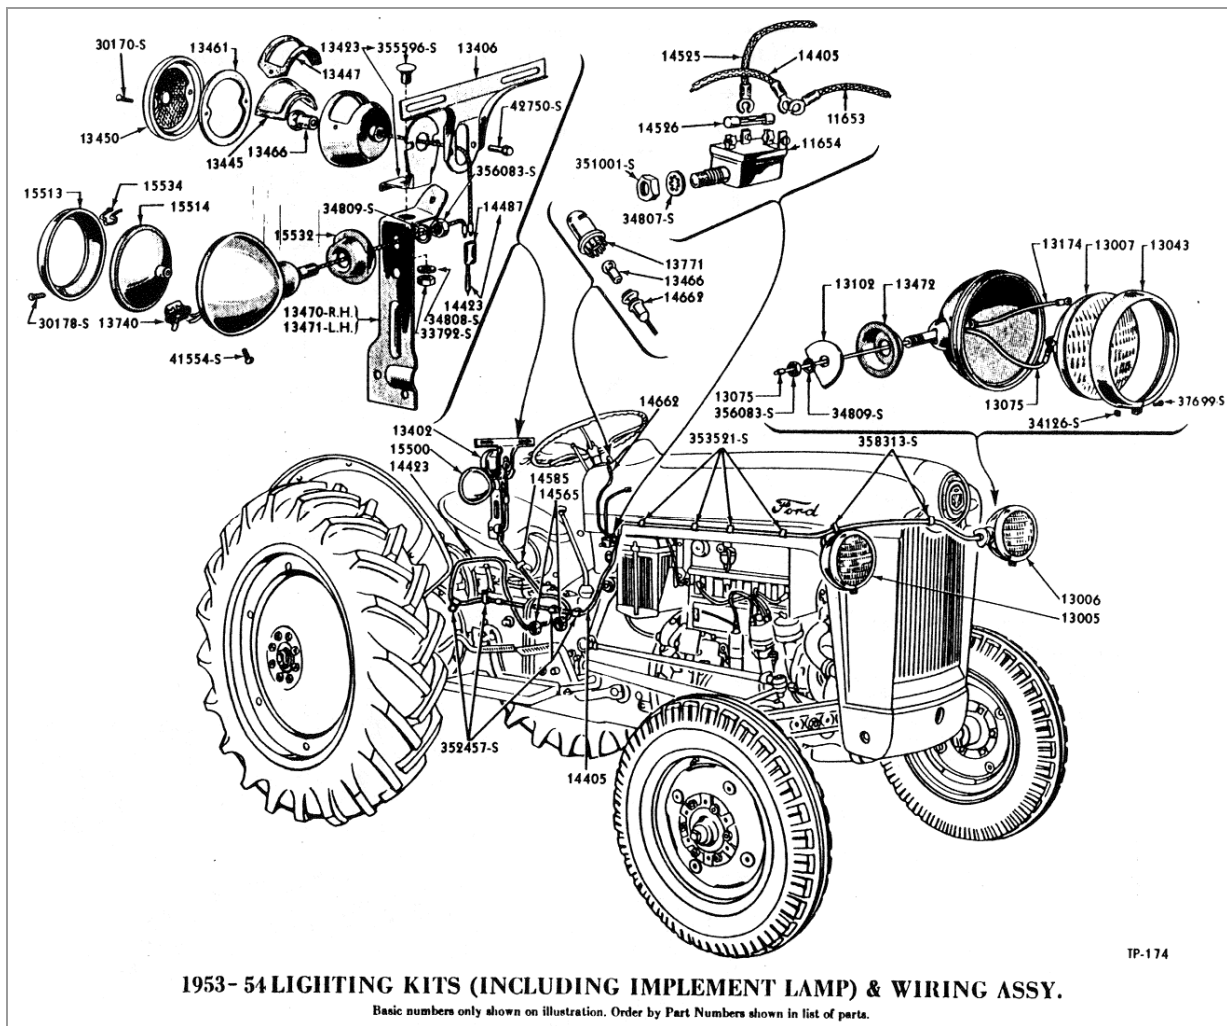

Wiring Diagrams & Harnesses for Ford Tractors

Contributed by Neil Reitmeyer, Rob G, Don & Derek Barkley, Dan Dibbens, Ed Gooding, and Tyler Neff

• 9N/2N Wiring Diagrams

[9N Wiring Harnesses](#)

• 8N Wiring Diagrams

• 12 Volt Conversion Wiring Diagrams

8N Wiring Harnesses

• NAA Wiring Diagrams

Jubilee/NAA Wiring Harness

• Series 600 Wiring Diagram

Electrical System Wiring Diagram 6- Volt Positive Ground

*Best internet source
of information and help
for old Ford tractors.*
www.ntractorclub.com