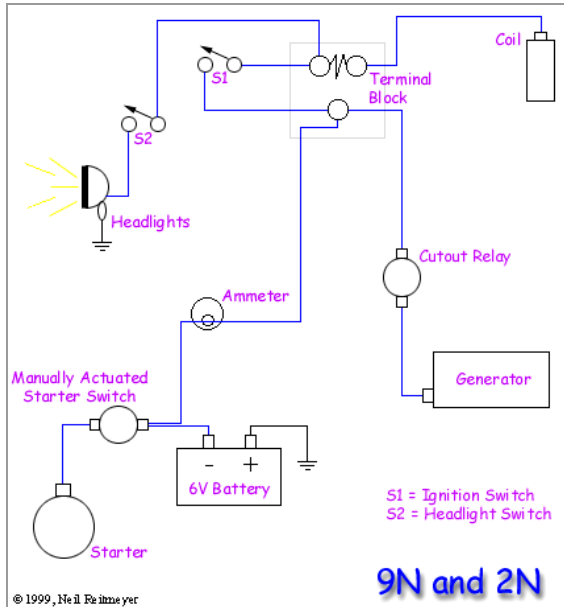

Wiring Diagrams & Harnesses for Ford Tractors

Contributed by Neil Reitmeyer, Rob G, Don & Derek Barkley, Dan Dibbens, Ed Gooding, and Tyler Neff

• 9N/2N Wiring Diagrams

[9N Wiring Harnesses](#)

• 8N Wiring Diagrams

• 12 Volt Conversion Wiring Diagrams

8N Wiring Harnesses

• NAA Wiring Diagrams

Jubilee/NAA Wiring Harness

• Series 600 Wiring Diagram

Electrical System Wiring Diagram 6- Volt Positive Ground

*Best internet source
of information and help
for old Ford tractors.*
www.ntractorclub.com