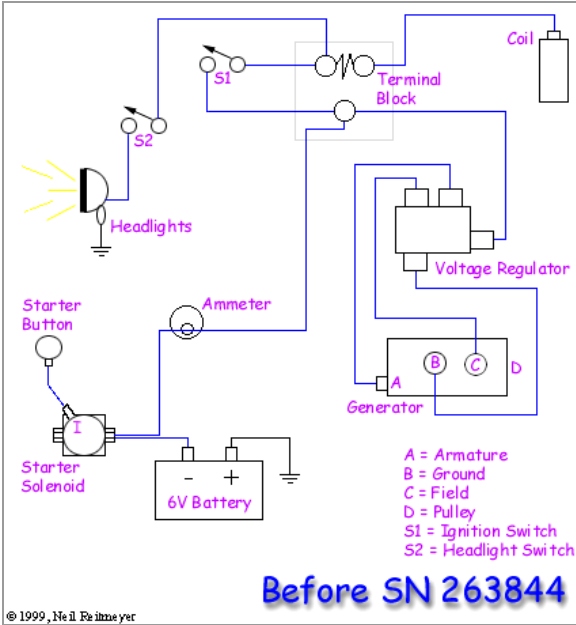

Wiring Diagrams & Harnesses for Ford Tractors

Contributed by Neil Reitmeyer, Rob G, Don & Derek Barkley, Dan Dibbens, Ed Gooding, and Tyler Neff

• 9N/2N Wiring Diagrams

[9N Wiring Harnesses](#)

• 8N Wiring Diagrams

• 12 Volt Conversion Wiring Diagrams

8N Wiring Harnesses

• NAA Wiring Diagrams

Jubilee/NAA Wiring Harness

• Series 600 Wiring Diagram

Electrical System Wiring Diagram 6- Volt Positive Ground

*Best internet source
of information and help
for old Ford tractors.*
www.ntractorclub.com