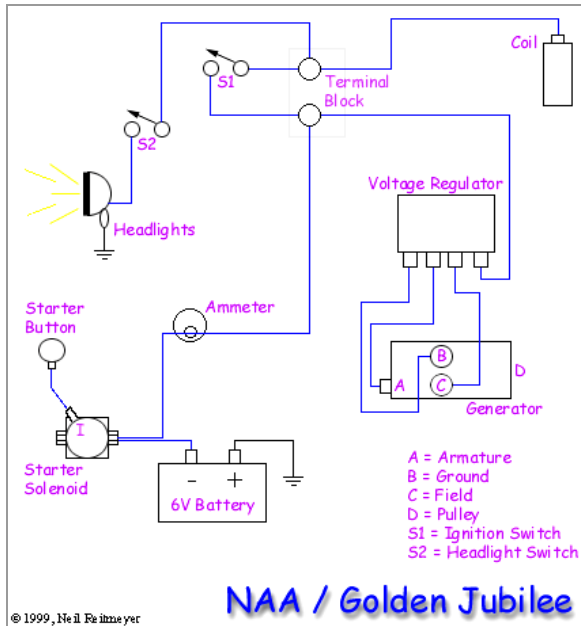

Wiring Diagrams & Harnesses for Ford Tractors

Contributed by Neil Reitmeyer, Rob G, Don & Derek Barkley, Dan Dibbens, Ed Gooding, and Tyler Neff

• 9N/2N Wiring Diagrams

[9N Wiring Harnesses](#)

• 8N Wiring Diagrams

• 12 Volt Conversion Wiring Diagrams

8N Wiring Harnesses

• NAA Wiring Diagrams

Jubilee/NAA Wiring Harness

• Series 600 Wiring Diagram

Electrical System Wiring Diagram 6- Volt Positive Ground

*Best internet source
of information and help
for old Ford tractors.*
www.ntractorclub.com