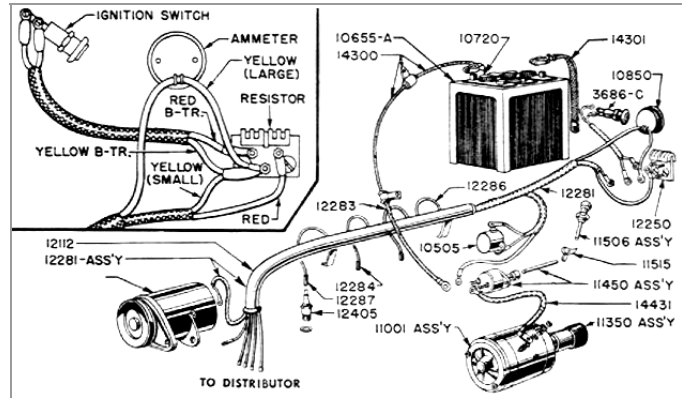

Wiring Diagrams & Harnesses for Ford Tractors

Contributed by Neil Reitmeyer, Rob G, Don & Derek Barkley, Dan Dibbens, Ed Gooding, and Tyler Neff

• 9N/2N Wiring Diagrams

[9N Wiring Harnesses](#)

• 8N Wiring Diagrams

• 12 Volt Conversion Wiring Diagrams

8N Wiring Harnesses

• NAA Wiring Diagrams

Jubilee/NAA Wiring Harness

• Series 600 Wiring Diagram

Electrical System Wiring Diagram 6- Volt Positive Ground

*Best internet source
of information and help
for old Ford tractors.*
www.ntractorclub.com