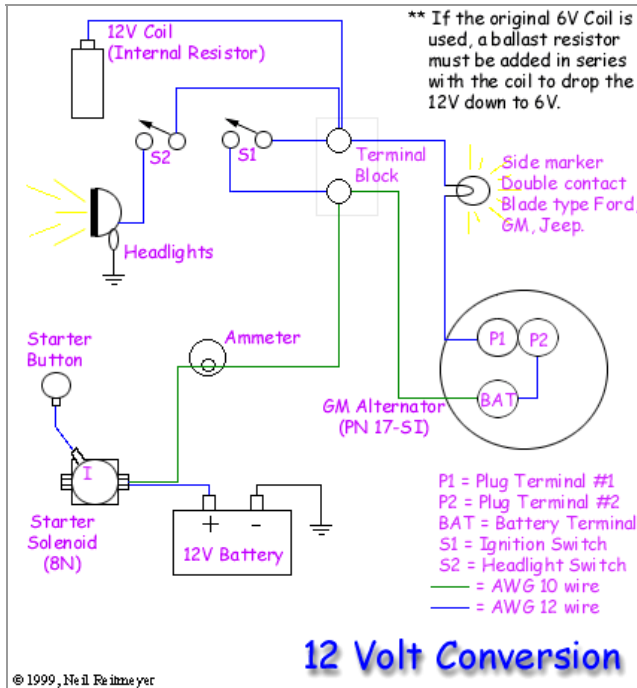

Wiring Diagrams & Harnesses for Ford Tractors

Contributed by Neil Reitmeyer, Rob G, Don & Derek Barkley, Dan Dibbens, Ed Gooding, and Tyler Neff

• 9N/2N Wiring Diagrams

[9N Wiring Harnesses](#)

• 8N Wiring Diagrams

• 12 Volt Conversion Wiring Diagrams

8N Wiring Harnesses

• NAA Wiring Diagrams

Jubilee/NAA Wiring Harness

• Series 600 Wiring Diagram

Electrical System Wiring Diagram 6- Volt Positive Ground

*Best internet source
of information and help
for old Ford tractors.*
www.ntractorclub.com