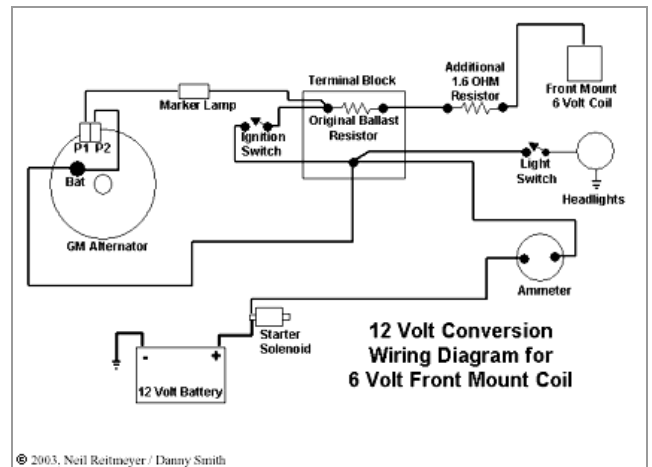

Wiring Diagrams & Harnesses for Ford Tractors

Contributed by Neil Reitmeyer, Rob G, Don & Derek Barkley, Dan Dibbens, Ed Gooding, and Tyler Neff

• 9N/2N Wiring Diagrams

[9N Wiring Harnesses](#)

• 8N Wiring Diagrams

• 12 Volt Conversion Wiring Diagrams

8N Wiring Harnesses

• NAA Wiring Diagrams

Jubilee/NAA Wiring Harness

• Series 600 Wiring Diagram

Electrical System Wiring Diagram 6- Volt Positive Ground

*Best internet source
of information and help
for old Ford tractors.*
www.ntractorclub.com