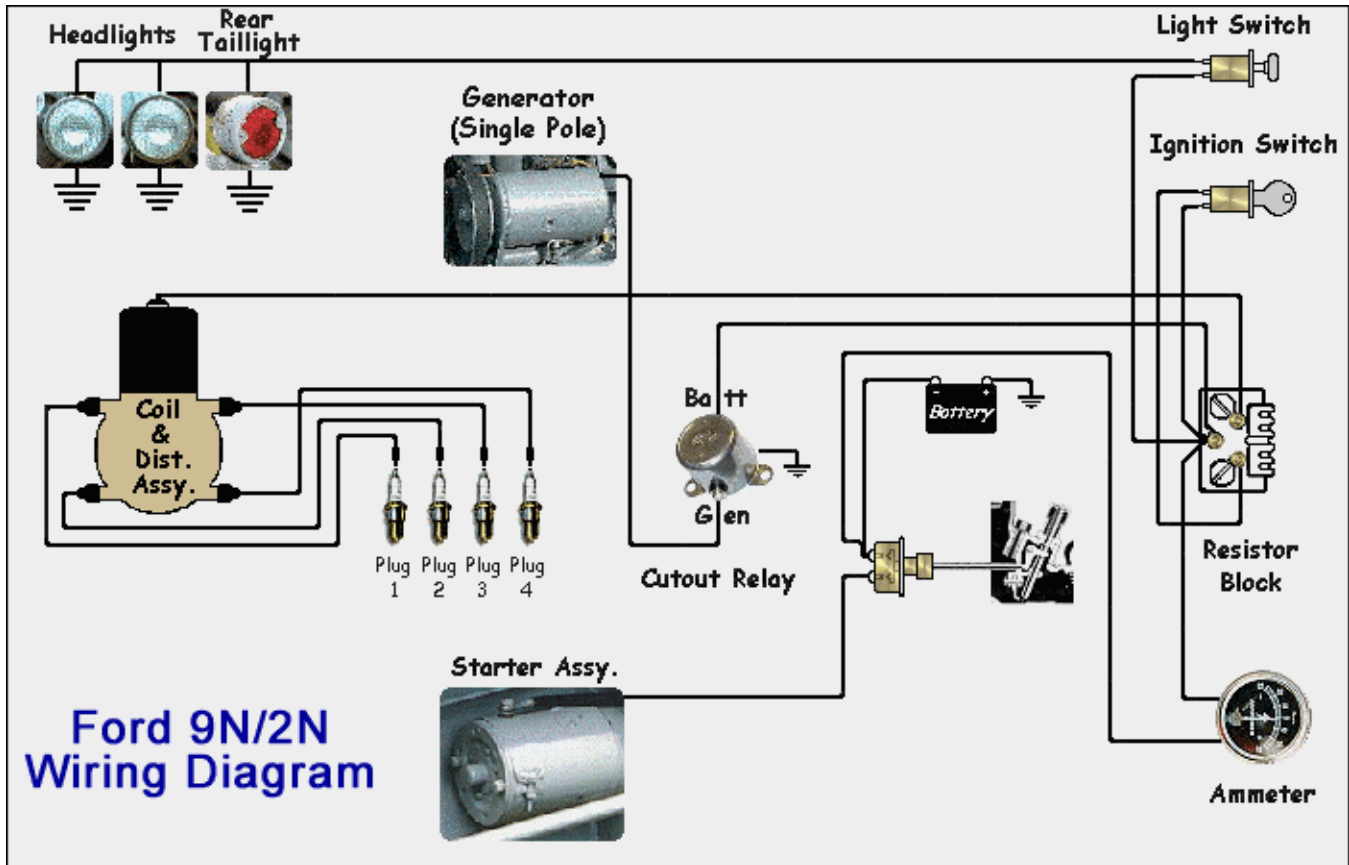

Wiring Diagrams & Harnesses for Ford Tractors

Contributed by Neil Reitmeyer, Rob G, Don & Derek Barkley, Dan Dibbens, Ed Gooding, and Tyler Neff

• 9N/2N Wiring Diagrams

[9N Wiring Harnesses](#)

• 8N Wiring Diagrams

• 12 Volt Conversion Wiring Diagrams

8N Wiring Harnesses

• NAA Wiring Diagrams

Jubilee/NAA Wiring Harness

• Series 600 Wiring Diagram

Electrical System Wiring Diagram 6- Volt Positive Ground

*Best internet source
of information and help
for old Ford tractors.*
www.ntractorclub.com