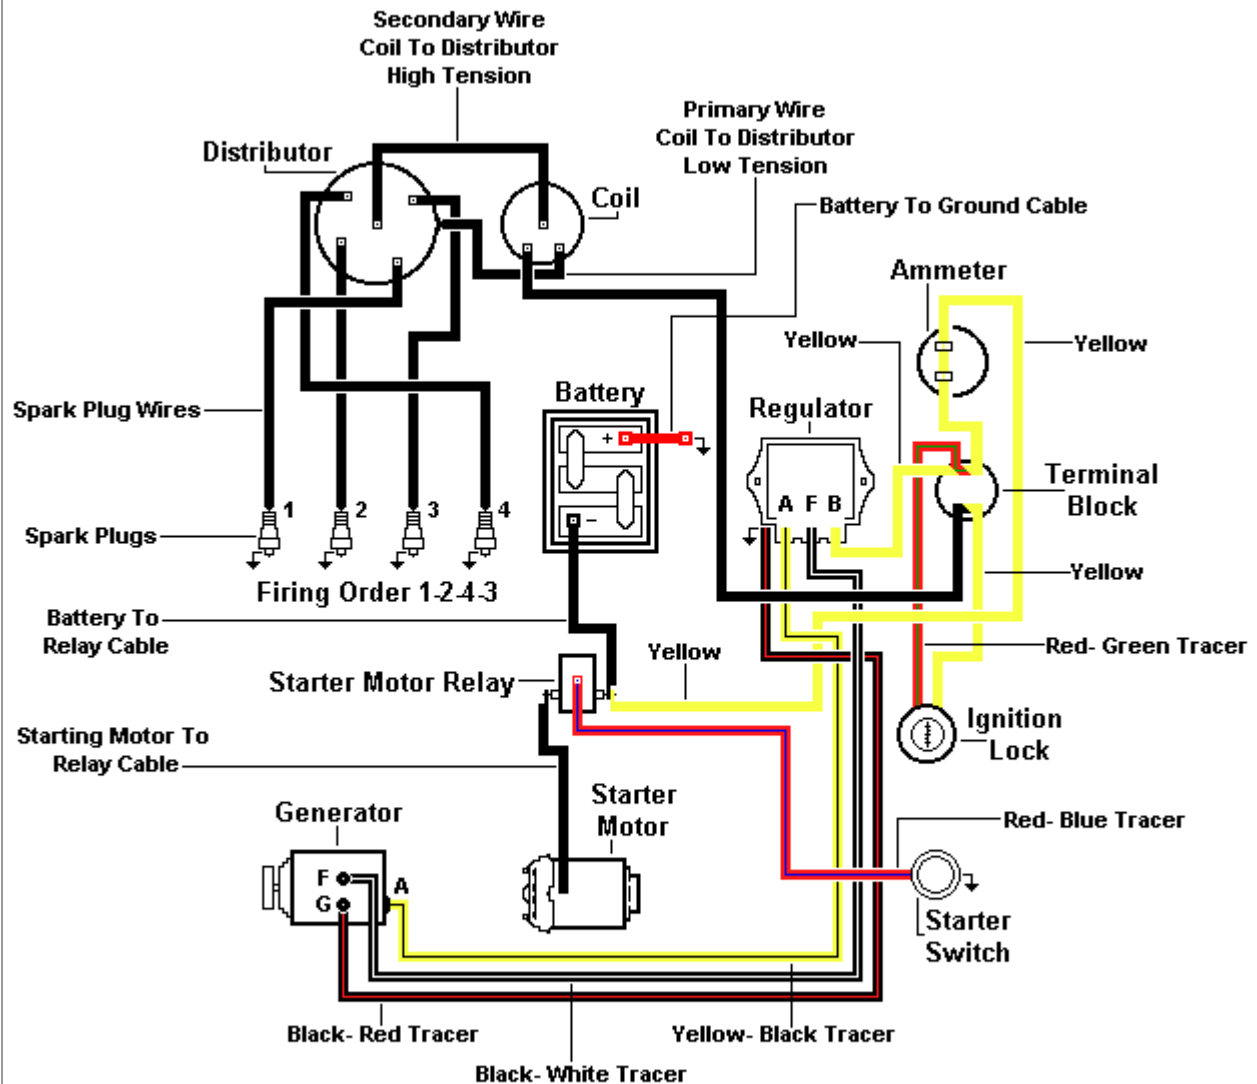

• 12 Volt Conversion Wiring Diagrams

8N Wiring Harnesses

• NAA Wiring Diagrams

Jubilee/NAA Wiring Harness

• Series 600 Wiring Diagram

Electrical System Wiring Diagram 6- Volt Positive Ground

*Best internet source
of information and help
for old Ford tractors.*
www.ntractorclub.com