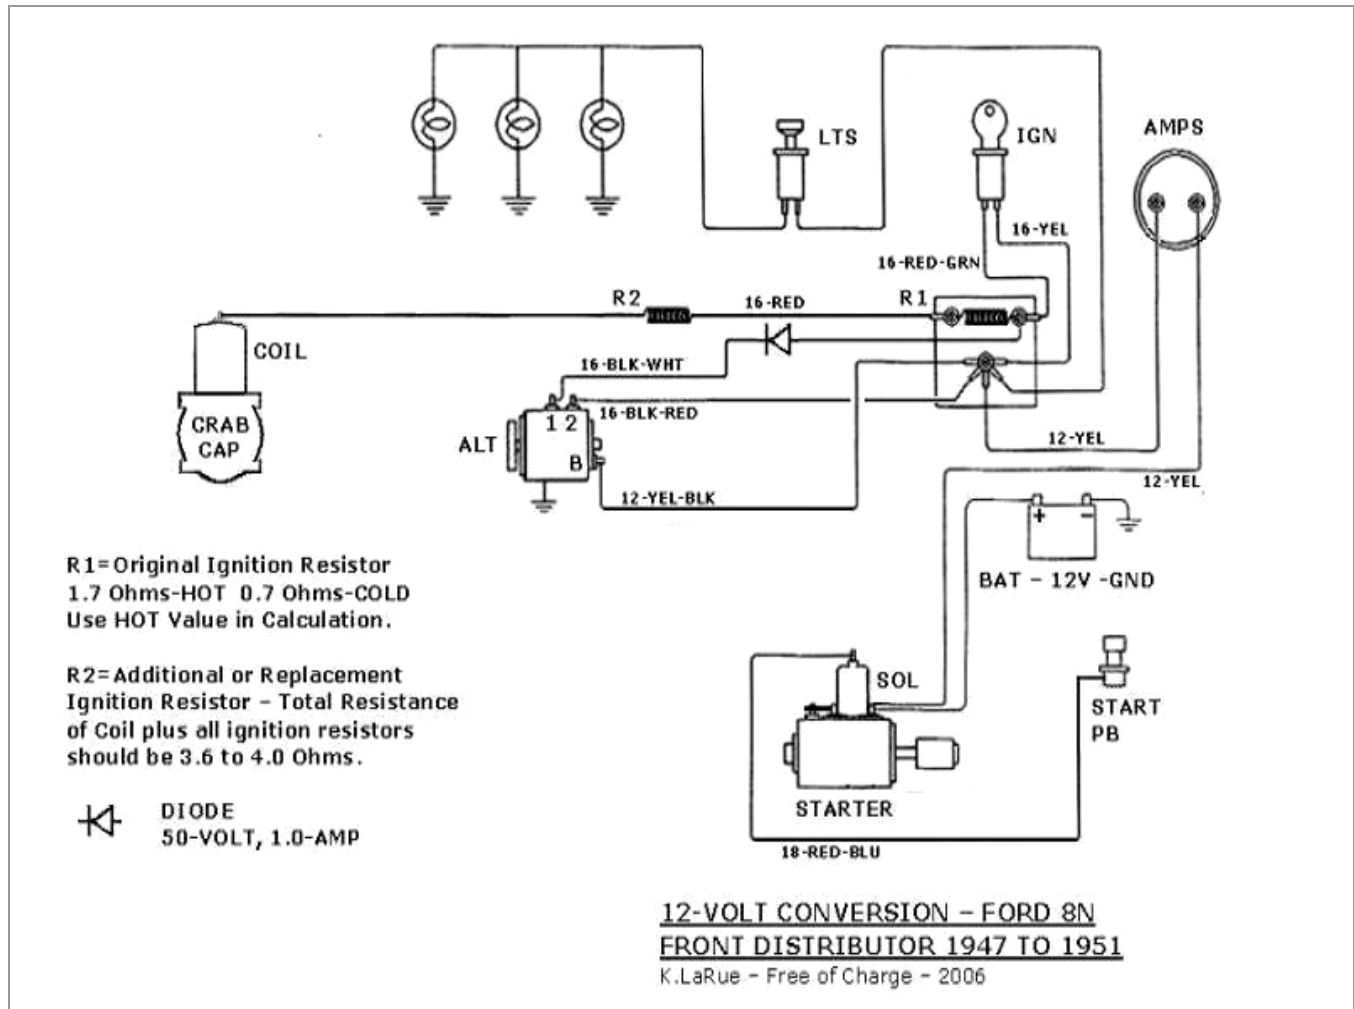

8N Wiring Diagrams, by Jim Lawrence

I was having a very difficult time wiring my tractor, as most of the diagrams available do NOT show what terminals various wires go where! They do NOT mark the terminals in the other diagrams....

8N w/Front Mount Distributor (12 Volt Conversion)

8N w/Side Mount Distributor (6 Volt)

Jim Lawrence
 Helena, Montana
 52' 8N

*Best internet source
 of information and help
 for old Ford tractors.*

www.ntractorclub.com