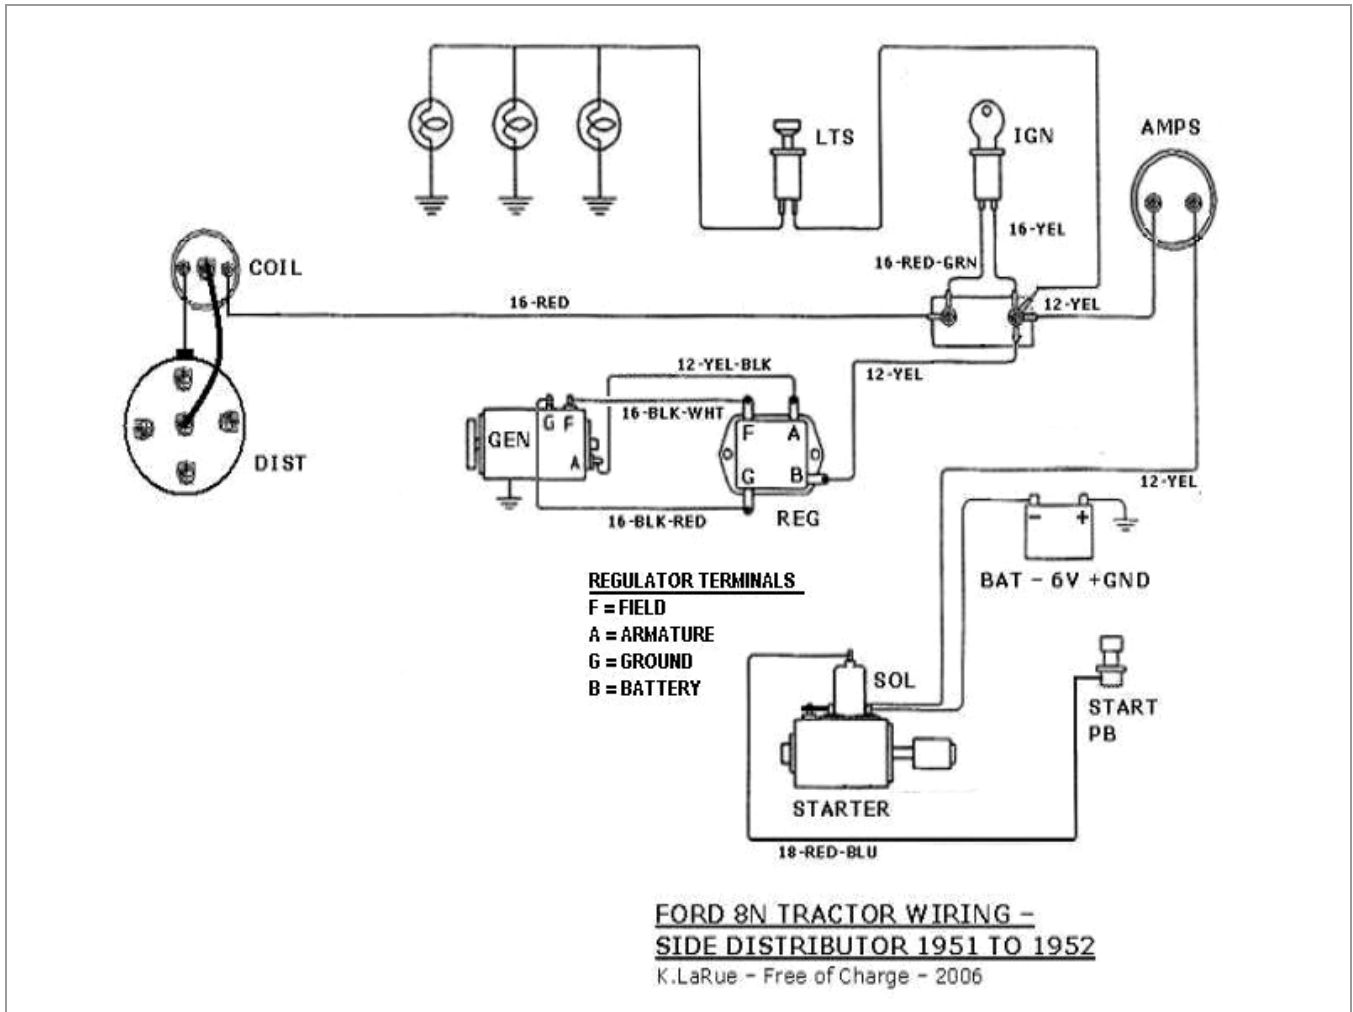

8N Wiring Diagrams, by Jim Lawrence

I was having a very difficult time wiring my tractor, as most of the diagrams available do NOT show what terminals various wires go where! They do NOT mark the terminals in the other diagrams....

8N w/Front Mount Distributor (12 Volt Conversion)

8N w/Side Mount Distributor (6 Volt)

Jim Lawrence
 Helena, Montana
 52' 8N

*Best internet source
 of information and help
 for old Ford tractors.*

www.ntractorclub.com